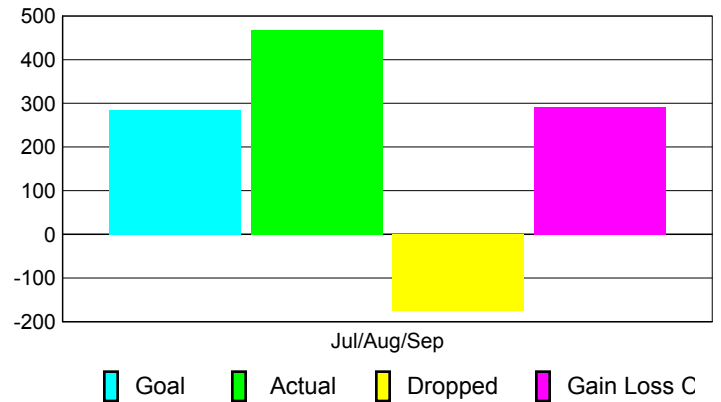

**Club Results 2010-2011**

Goal, New, Dropped, Gain/Loss

**Comparison of Club Gain/Loss**

Current Year Compared to the Previous Year

**YTD Status Quo Clubs 2010-2011**

Status Quo Clubs Compared to Status Quo Members

**MEMBERSHIP**

Membership Results  
2010-2011

Membership  
2009-2010

Month	Net Memb Goal	Actual New Memb	Actual Dropped Memb	Gain/Loss of Memb	Gain/Loss of Memb
Jul/Aug/Sep	285	468	-176	292	122
<b>Totals</b>	<b>285</b>	<b>468</b>	<b>-176</b>	<b>292</b>	<b>122</b>

**Membership Results 2010-2011**

Goal, New, Dropped, Gain/Loss

**Comparison of Membership Gain/Loss**

Current Year Compared to the Previous Year

**Gender Comparison 2010-2011**

Male Female