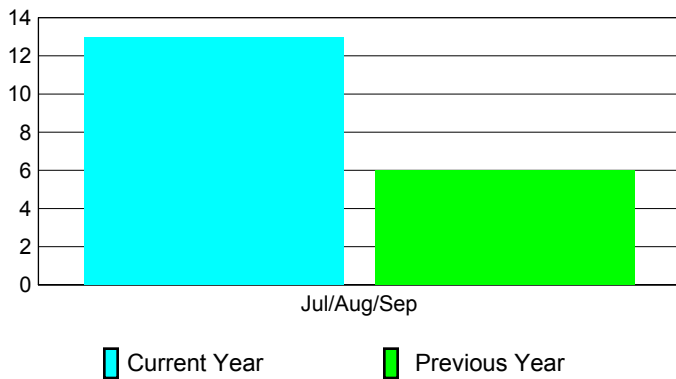

2010-2011 GMT Reports for District (or Undistricted) **District 325 B**

GMT: **SANGEETA JATIA**

Location: **NEPAL**

GMT CA: **6**

**CLUBS**

Club Results  
2010-2011

Clubs  
2009-2010

Month	New Club Goal	Actual New Clubs	Actual Dropped Clubs	Gain/Loss of Clubs	Gain/Loss of Clubs
Jul/Aug/Sep	10	13	0	13	6
<b>Totals</b>	<b>10</b>	<b>13</b>	<b>0</b>	<b>13</b>	<b>6</b>

**Club Results 2010-2011**

Goal, New, Dropped, Gain/Loss

**Comparison of Club Gain/Loss**

Current Year Compared to the Previous Year

**YTD Status Quo Clubs 2010-2011**

Status Quo Clubs Compared to Status Quo Members