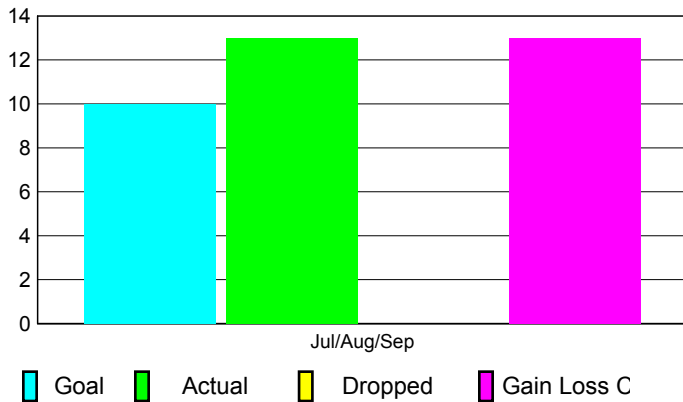

2010-2011 GMT Reports for District (or Undistricted) **District 325 B**

GMT: **SANGEETA JATIA**

Location: **NEPAL**

GMT CA: **6**

**CLUBS**

Club Results  
2010-2011

Clubs  
2009-2010

Month	New Club Goal	Actual New Clubs	Actual Dropped Clubs	Gain/Loss of Clubs	Gain/Loss of Clubs
Jul/Aug/Sep	10	13	0	13	6
<b>Totals</b>	<b>10</b>	<b>13</b>	<b>0</b>	<b>13</b>	<b>6</b>

**Club Results 2010-2011**

Goal, New, Dropped, Gain/Loss

**Comparison of Club Gain/Loss**

Current Year Compared to the Previous Year

**YTD Status Quo Clubs 2010-2011**

Status Quo Clubs Compared to Status Quo Members