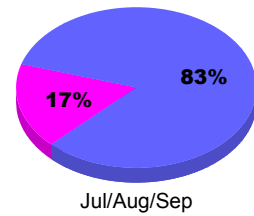

**MEMBERSHIP**

Membership Results  
2010-2011

Membership  
2009-2010

Month	Net Memb Goal	Actual New Memb	Actual Dropped Memb	Gain/Loss of Memb	Gain/Loss of Memb
Jul/Aug/Sep	285	468	-176	292	122
<b>Totals</b>	<b>285</b>	<b>468</b>	<b>-176</b>	<b>292</b>	<b>122</b>

**Membership Results 2010-2011**

Goal, New, Dropped, Gain/Loss

**Comparison of Membership Gain/Loss**

Current Year Compared to the Previous Year

**Gender Comparison 2010-2011**

Male Female