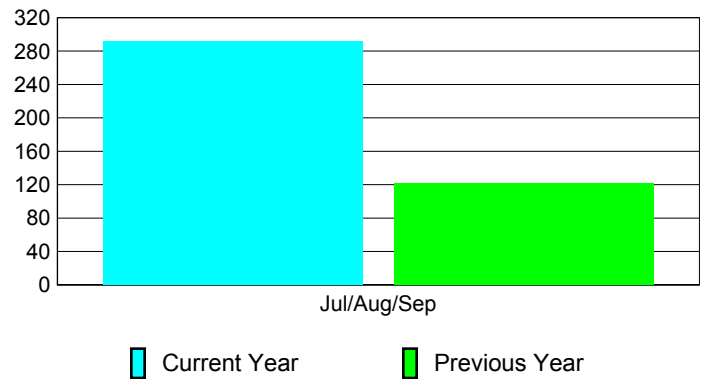

Comparison of Membership Gain/Loss

Current Year Compared to the Previous Year